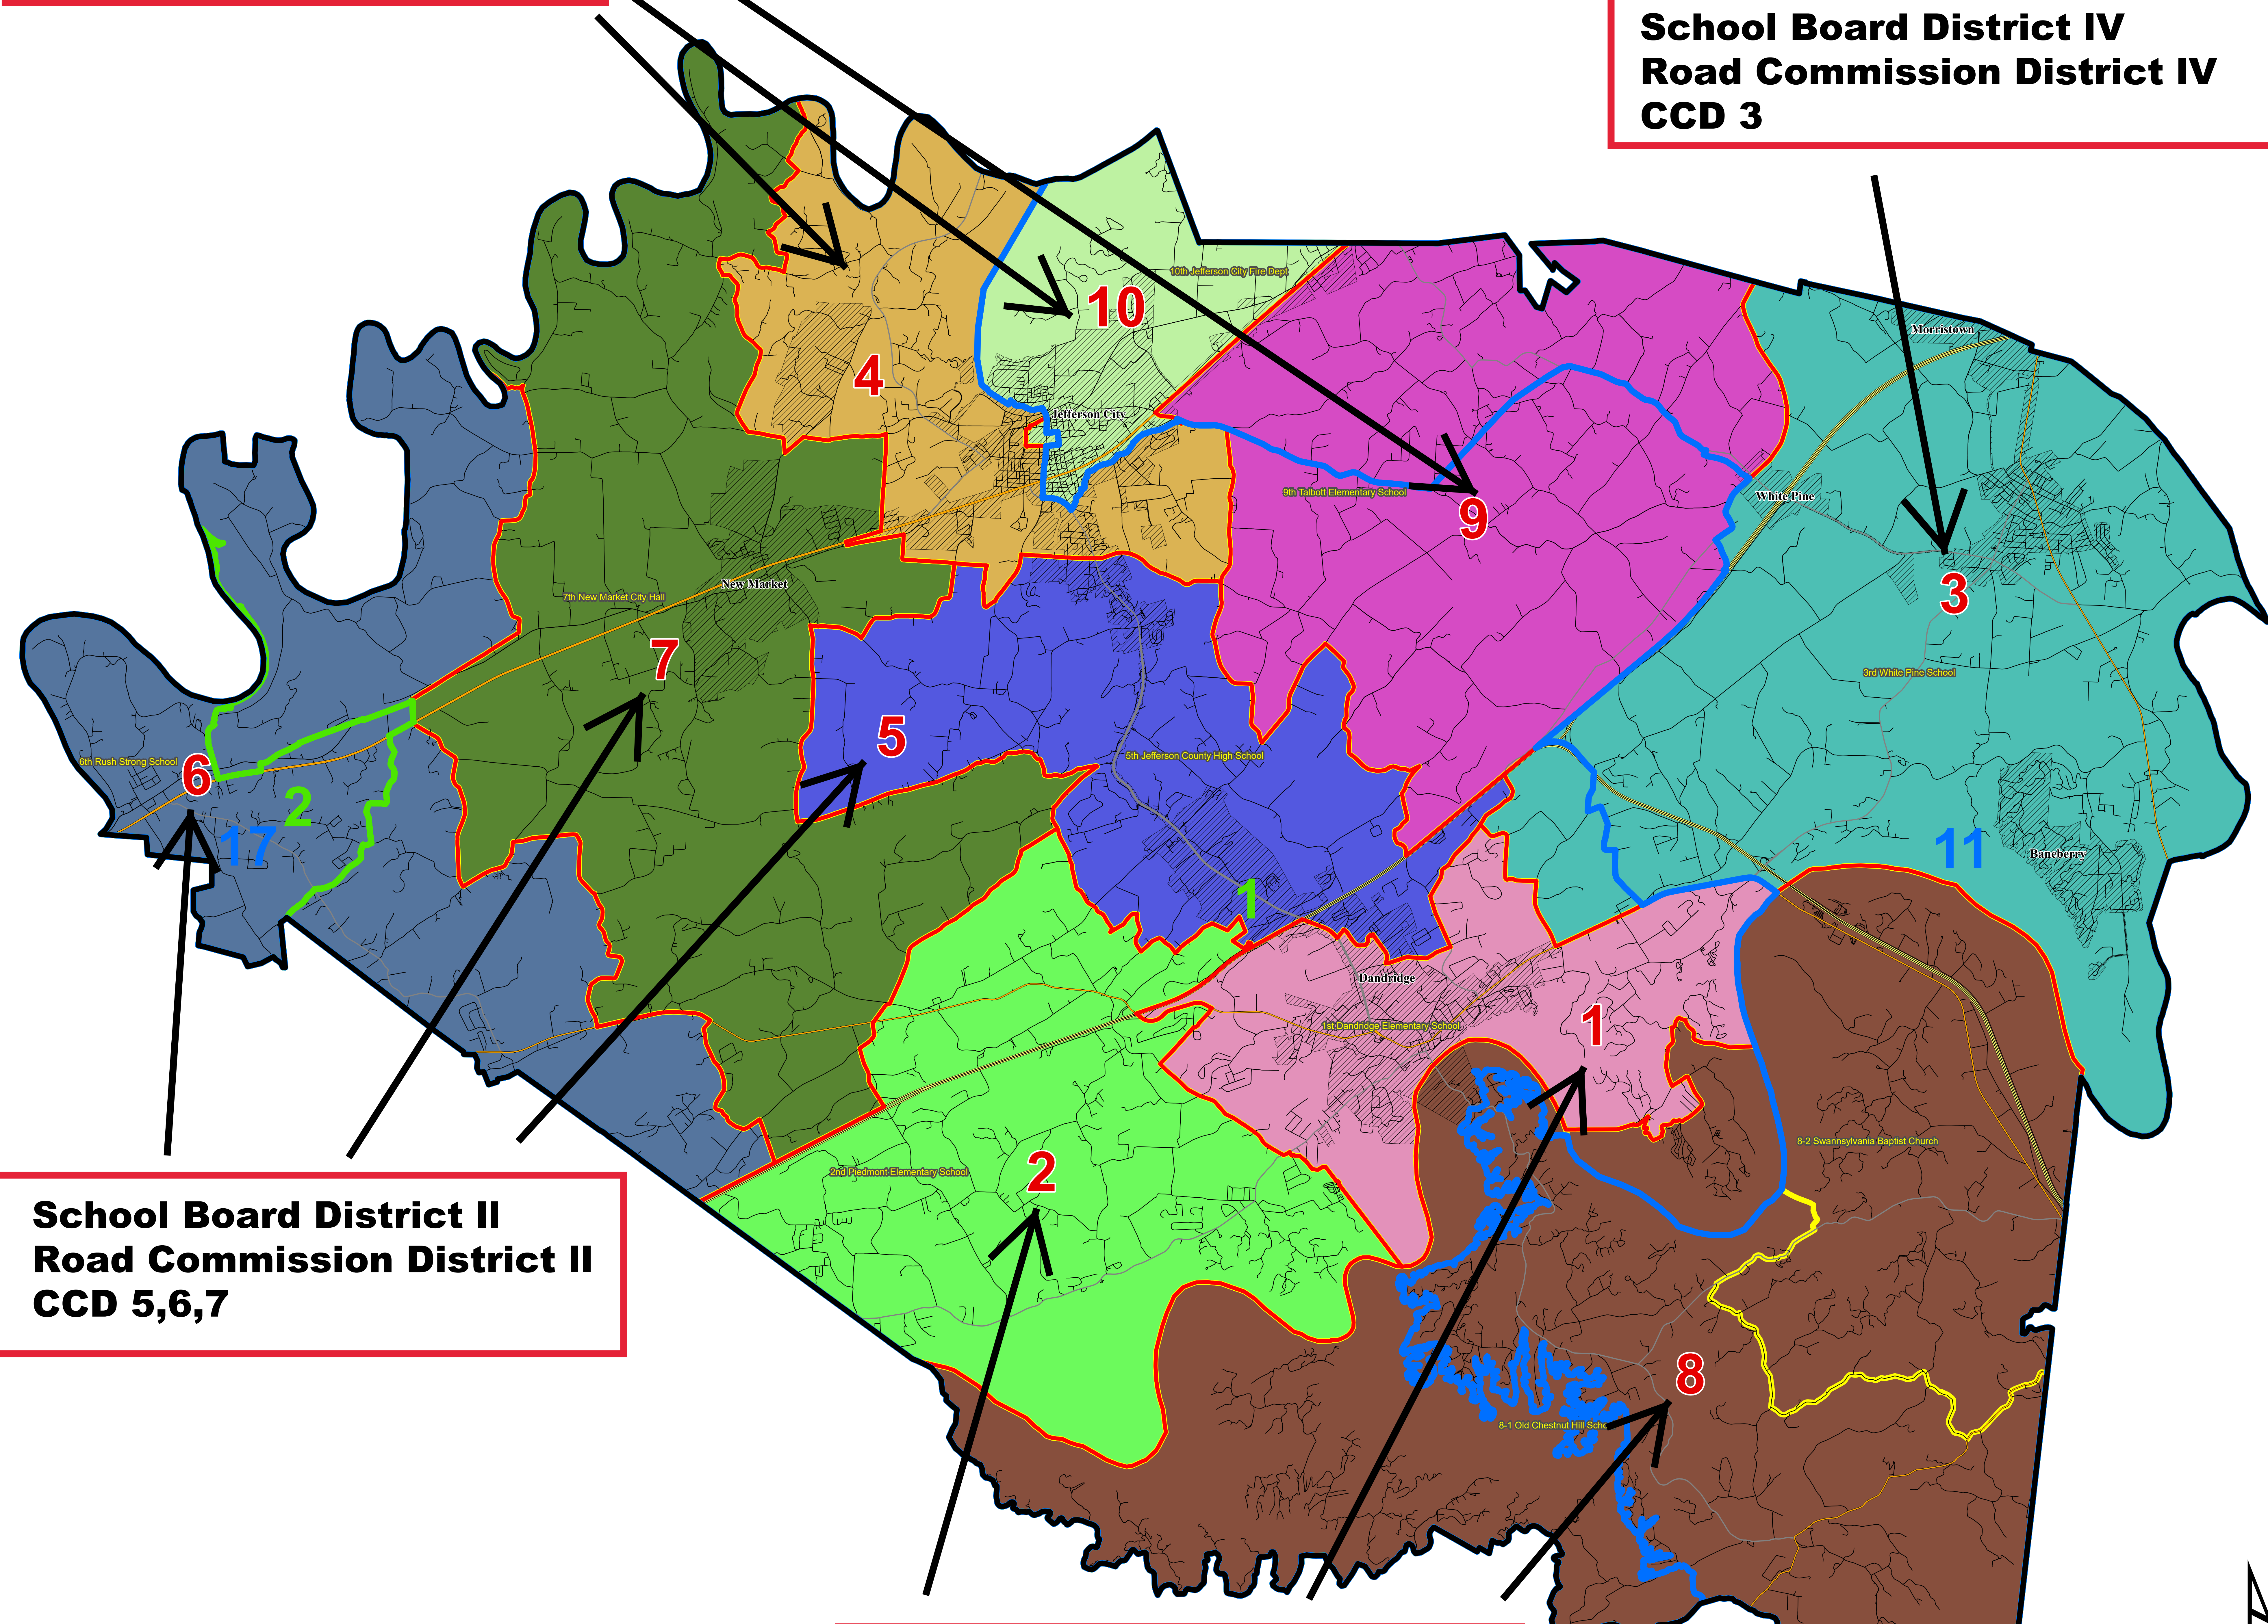

Jefferson County

Current County Commission Districts, Voting Precincts,
State House and US Congress Districts

School Board District III
Road Commission District III
CCD 4,9,10

School Board District IV
Road Commission District IV
CCD 3

School Board District II
Road Commission District II
CCD 5,6,7

School Board District 1
Road Commission District 1
CCD 1,2,8

Legend

- County Commission Districts
- Voting Precinct
- State House District
- US Congress District
- City, Town
- Interstates
- U.S. Highway
- State Highway
- Local Roads
- 1 County Commission District Number
- 1234 Precinct ID Number

Cordell Hull Building
425 Rep. John Lewis Way N | Nashville, Tennessee 37243-1402
P: 615.401.7773 | F: 615.532.5279

*Precincts may change after the publication of this map.
Contact the Division of Property Assessments at 615.401.7773
or visit apps.cot.in.gov/dpamaps/redistrict/counties
for current information.*

Created on: 6/29/2022